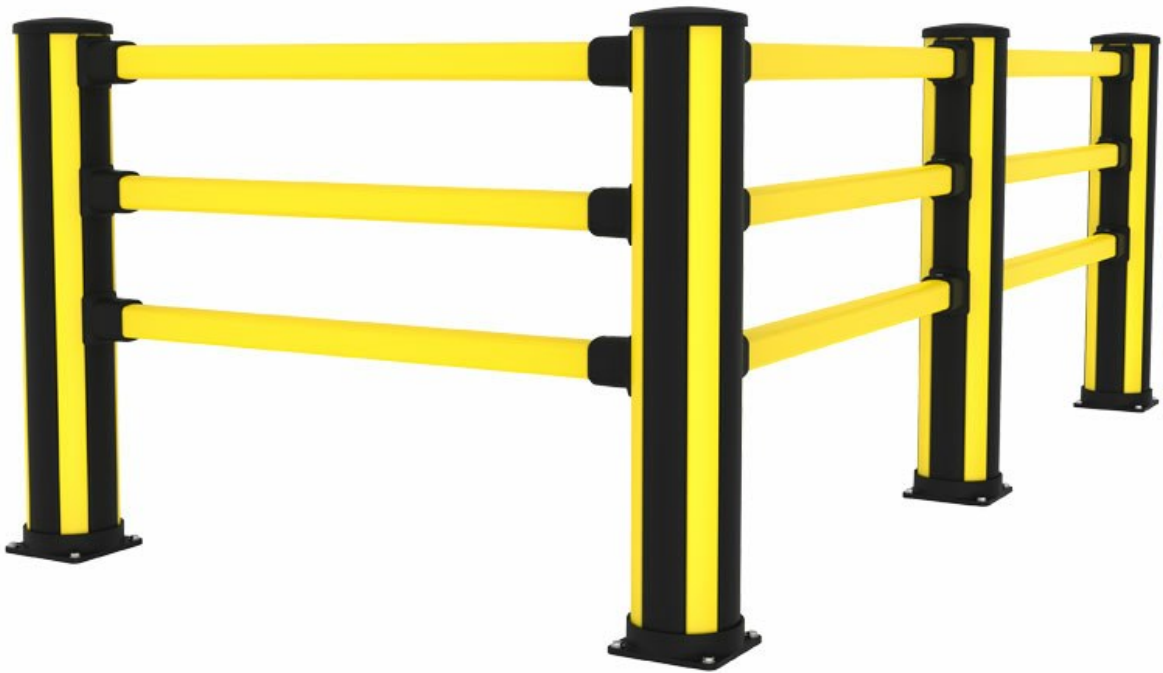

AXELENT

Est 1990

Pedestrian

Use the X-Protect Pedestrian barrier configuration to define pedestrian routes and protect from light duty impacts. It is also possible to combine with a pedestrian gate. The pedestrian gate is self closing, provided with a universal handle and width is adjustable from 690-1210 mm.

X-Protect is a unique approach to safety barriers. Unrivalled modularity, using only a few system components and damping that is built in to create a barrier system that changes with your work place. X-Protect allows rapid transformation, repair or replacement of existing barriers and bespoke configurations are limitless.

Models

ARTICLES / DESCRIPTION	HEIGHT (MM)	LENGTH (MM)	CC (MM)	COLOR
 BCE0-116-00P3 Pedestrian end	1160			Zinc Yellow (RAL 1018) Graphite Black (RAL 9011)
 BCE1-116-00P3 Pedestrian end	1160			Zinc Yellow (RAL 1018)
 BCM0-116-00P3 Pedestrian mid	1160			Zinc Yellow (RAL 1018) Graphite Black (RAL 9011)
 BCM1-116-00P3 Pedestrian mid	1160			Zinc Yellow (RAL 1018)
 BCC0-116-00P3 Pedestrian corner	1160			Zinc Yellow (RAL 1018) Graphite Black (RAL 9011)
 BCC1-116-00P3 Pedestrian corner		1160		Zinc Yellow (RAL 1018)
 RCP1-027-0050 Hand rail		270	500	Zinc Yellow (RAL 1018)
 RCP1-047-0070 Hand rail		470	700	Zinc Yellow (RAL 1018)
 RCP1-077-0100 Hand rail		770	1000	Zinc Yellow (RAL 1018)
 RCP1-127-0150 Hand rail extrusion, C-C=1500mm, RAL 1018 yellow		1270	1500	Zinc Yellow (RAL 1018)
 RCP1-177-0200 Hand rail extrusion		1170	2000	Zinc Yellow (RAL 1018)
 GCP8-069-0121				

Related products

PEDESTRIAN BARRIERS

Pedestrian with impact

Use the X-Protect Pedestrian + Impact barrier configuration to protect walkways from medium duty vehicles where there is an increased risk of ground level impacts. It is also possible to combine wi...